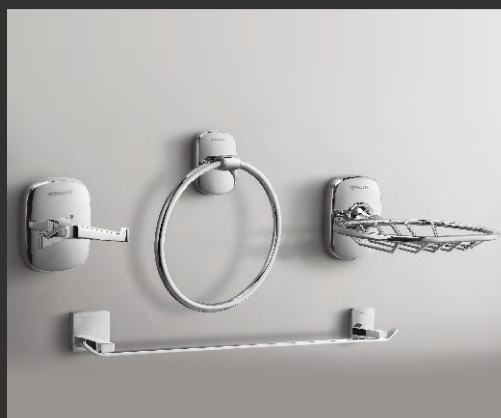

COLLECTION

Designed To Inspire

Practical Elegance in Every Detail

OLYMPUS ACCESSORIES

MRP ₹ 660

272151560091
Olympus Double Robe Hook

MRP ₹ 920

272151560121
Olympus Tumbler Holder