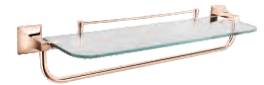

MRP ₹ 1,890

Rose Gold
272151340151
Robe Hook

MRP ₹ 2,660

Rose Gold
272151340141
Tumbler Holder

MRP ₹ 3,500

Rose Gold
272151340121
Towel Ring

MRP ₹ 8,760

Rose Gold
272151340181
Glass Towel Rack Cum Shelf