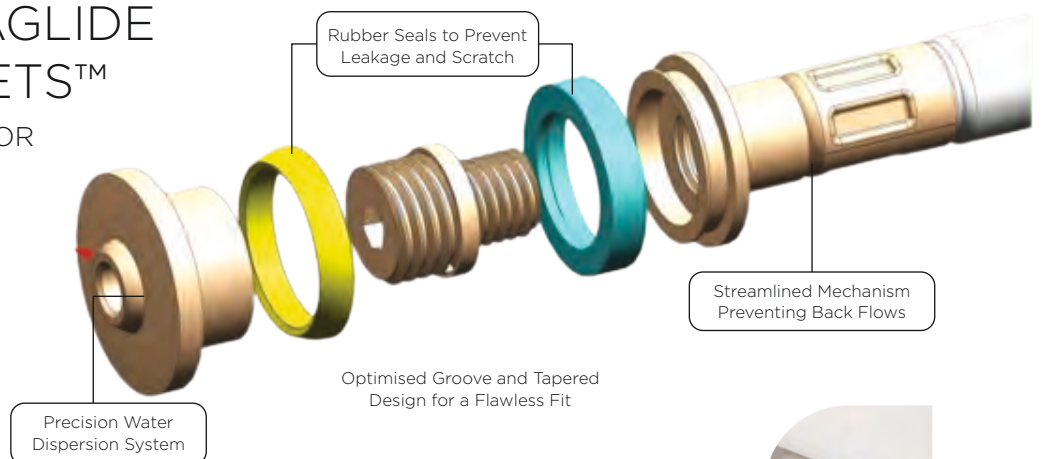

SOMANY AQUAGLIDE EASY CLEAN JETS™

PRECISION-ENGINEERED FOR
FLAWLESS PERFORMANCE

Somany Aqua Glide Jets
(Recessed Non Protruding Design)