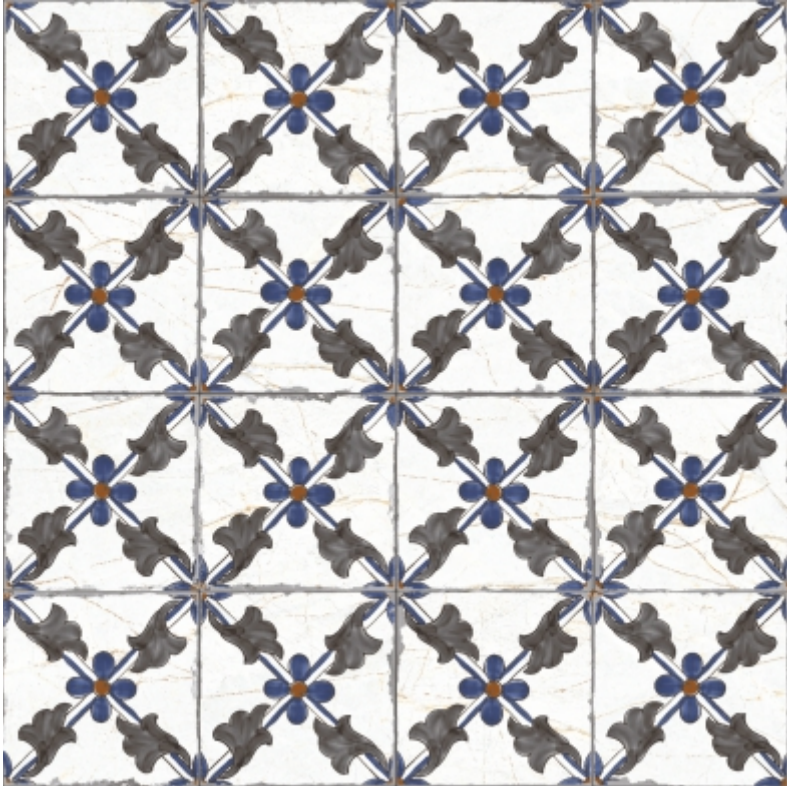

TROPIT ORANGE

MATT

LAYING PATTERN

TROPIT BERRY

MATT

LAYING PATTERN

**NOVAFIL GRIS**

**MATT CARVING**