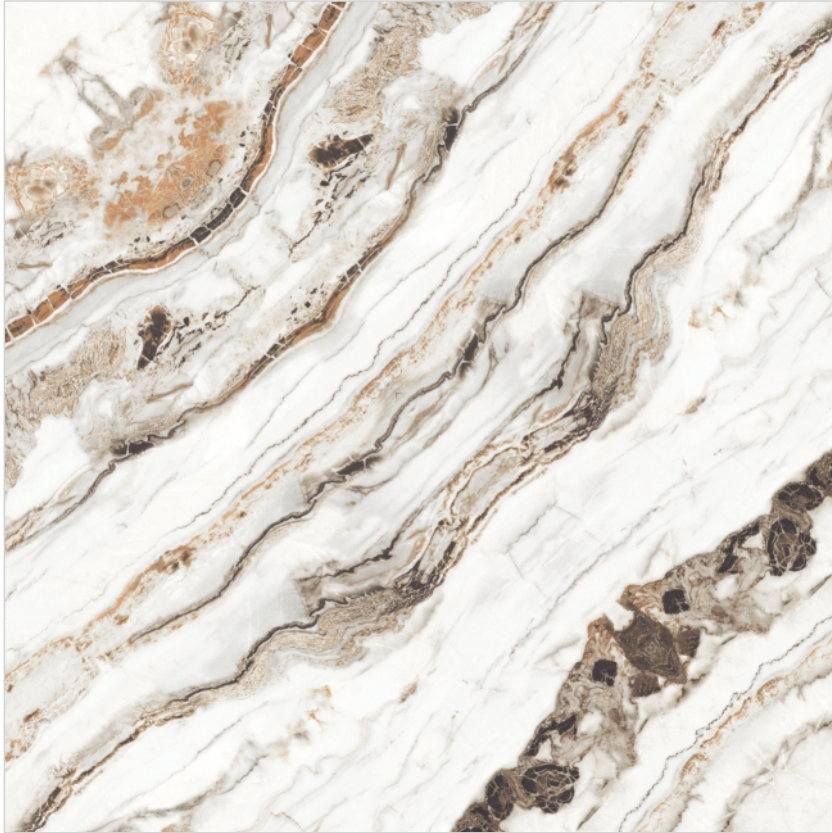

GLOSSY BOOKMATCH

Design Name : **AG 1062 BM**

Size : **600x600mm**

Thickness : **8.5 mm**

Surface : **GLOSSY**

AG 1063 BM

GLOSSY BOOKMATCH

Design Name : **AG 1063 BM**