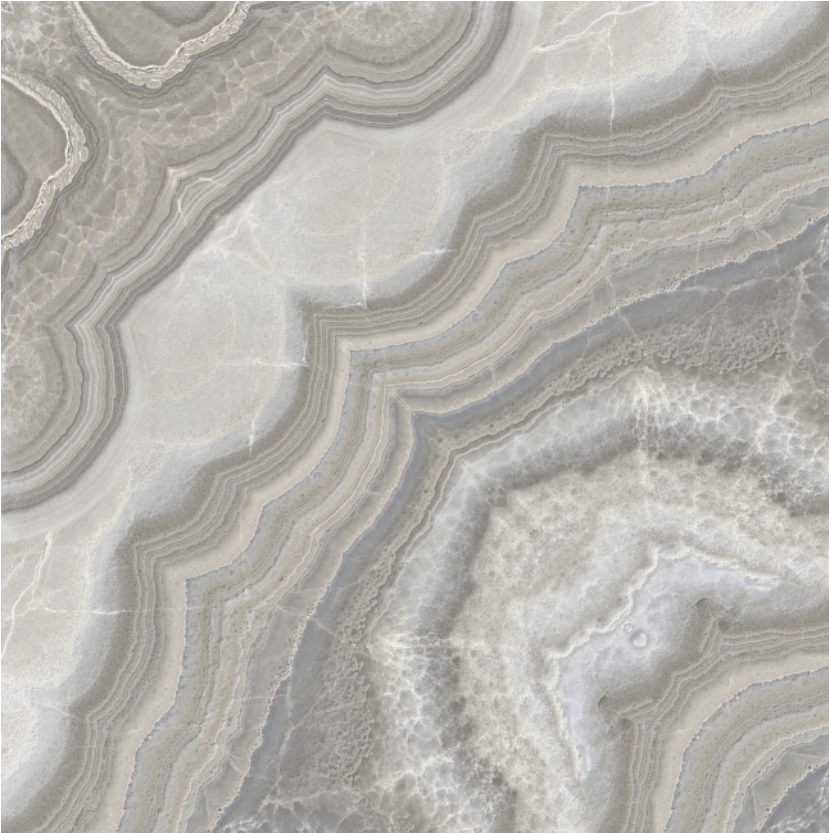

GLOSSY BOOKMATCH

Design Name : **AG 1066 BM**

Size : **600x600mm**

Thickness : **8.5 mm**

Surface : **GLOSSY**

AG 1067 BM

GLOSSY BOOKMATCH

Design Name : **AG 1067 BM**